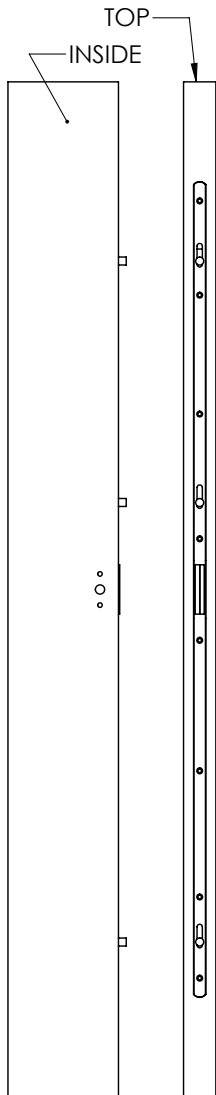

OPERABLE SIDELIGHT HARDWARE

Features & Benefits

GPIMILLWORKS

www.gpimillworks.com

SHOWN WITH
HARDWARE

Operable Sidelight Hardware

- Multipoint locking
- Hardware and thumbturns packaged separately
- Thumbturns available in Bright Brass, Antique Nickel, Oil-Rubbed Bronze, Satin Nickel and White
- Easy to install
 - Installation & routing prints supplied
 - Reversible design (left- and right-hand)
- Locking arm and plate design
 - Improves performance
 - Allows for a wider range of installation adjustments