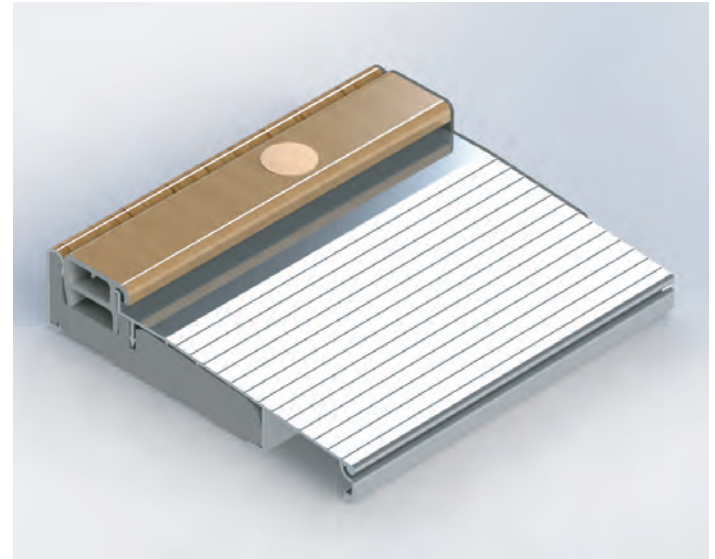

DOOR SILLS

Features & Benefits

GPIMILLWORKS

www.gpimillworks.com

Inswing Door Sills

Entry and Patio

WEATHER RESISTANT

- Solid foam PVC base provides added thermal resistance (thermally-broken)
- Non-rot, water and termite resistant
- Closed-cell foam end gaskets

VERSATILE

- Full-width solid base makes for easy door width cut-downs
- Inswing adjustable sill cap with screw covers
- Reduces inventory SKUs
- 1", 2", 3", and 4" aluminum extenders available for inswing

OPTIONS

- Offered in three finishes: Mill, Bright Brass and Dark Bronze
- Cap color options: Woodgrain and Dark Bronze/Chocolate
- True 4-9/16" sill available (entry door only)
- 6 1/8" Entry sill option