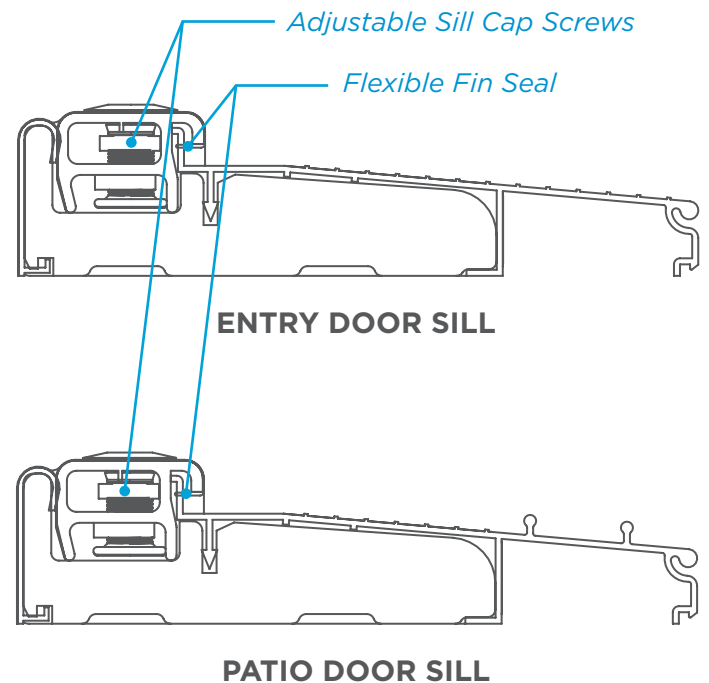

DOOR SILLS

Features & Benefits

GPIMILLWORKS

www.gpimillworks.com

Inswing Door Sills

Entry and Patio

WEATHER RESISTANT

- Solid foam PVC base provides added thermal resistance (thermally-broken)
- Non-rot, water and termite resistant
- Closed-cell foam end gaskets

VERSATILE

- Full-width solid base makes for easy door width cut-downs
- Inswing adjustable sill cap with screw covers
- Reduces inventory SKUs
- 1", 2", 3", and 4" aluminum extenders available for inswing

OPTIONS

- Offered in three finishes: Mill, Bright Brass and Dark Bronze
- Cap color options: Woodgrain and Dark Bronze/Chocolate
- True 4-9/16" sill available (entry door only)
- 6 1/8" Entry sill option