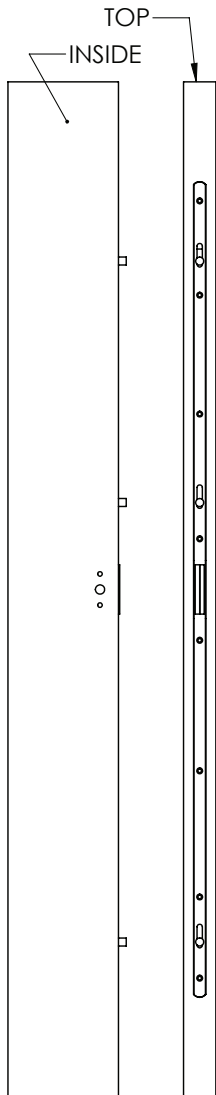

OPERABLE SIDELIGHT HARDWARE

Features & Benefits

GPIMILLWORKS

www.gpimillworks.com

SHOWN WITH
HARDWARE

Operable Sidelight Hardware

- Multipoint locking
- Hardware and thumbturns packaged separately
- Thumbturns available in Bright Brass, Antique Nickel, Oil-Rubbed Bronze, Satin Nickel and White
- Easy to install
 - Installation & routing prints supplied
 - Reversible design (left- and right-hand)
- Locking arm and plate design
 - Improves performance
 - Allows for a wider range of installation adjustments