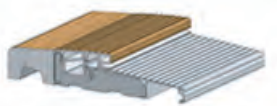

ACCESSORIES

Features & Benefits

GPIMILLWORKS

www.gpimillworks.com

Glazing Stop

- Smooth White or Beige with fine woodgrain
- 3/8" H x 5/8" W

Sidelight Sash Support

- Woodgrain finish
- Interlocking and sealed

Sill Extenders

- Inswing aluminum, 1", 2", 3", and 4"
- Mill, Brass and Bronze
- Oustwing PVC foam, 2" with 11/16" cut down option

Patio Door Screen Track

- Designed for the header
- PVC in white only
- Single and double tracks available

Door Peeps

- 13 different style and finish combinations
- 160 to 210 degree view

Jamb Extension

- 2"
- Smooth White

Hinges

- Supply a variety of hinges in all styles and colors

Flush Bolts

- Available in Bright Brass, Satin Nickel, Antique Nickel and Oil-Rubbed Bronze
- 3/4" W x 7" L