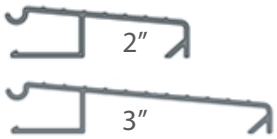

ACCESSORIES

Features & Benefits

GPIMILLWORKS

www.gpimillworks.com

Glazing Stop

- Smooth White or Beige with fine woodgrain
- 3/8" H x 5/8" W

Sidelight Sash Support

- Woodgrain finish
- Interlocking and sealed

Sill Extenders

- Inswing aluminum, 1", 2", 3", and 4"
- Mill, Brass and Bronze
- Oustwing PVC foam, 2" with 11/16" cut down option

Patio Door Screen Track

- Designed for the header
- PVC in white only
- Single and double tracks available

Door Peeps

- 13 different style and finish combinations
- 160 to 210 degree view

Jamb Extension

- 2"
- Smooth White

Hinges

- Supply a variety of hinges in all styles and colors

Flush Bolts

- Available in Bright Brass, Satin Nickel, Antique Nickel and Oil-Rubbed Bronze
- 3/4" W x 7" L