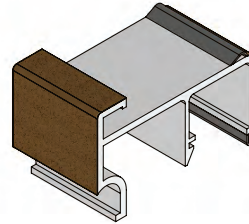

ACCESSORIES

Features & Benefits

GPIMILLWORKS

www.gpimillworks.com

Glazing Stop

- Smooth White or Beige with fine woodgrain
- 3/8" H x 5/8" W

Sidelight Sash Support

- Woodgrain finish
- Interlocking and sealed

Sill Extenders

- Inswing aluminum, 1", 2", 3", and 4"
- Mill, Brass and Bronze
- Oustwing PVC foam, 2" with 11/16" cut down option

Patio Door Screen Track

- Designed for the header
- PVC in white only
- Single and double tracks available

Door Peeps

- 13 different style and finish combinations
- 160 to 210 degree view

Jamb Extension

- 2"
- Smooth White

Hinges

- Supply a variety of hinges in all styles and colors

Flush Bolts

- Available in Bright Brass, Satin Nickel, Antique Nickel and Oil-Rubbed Bronze
- 3/4" W x 7" L