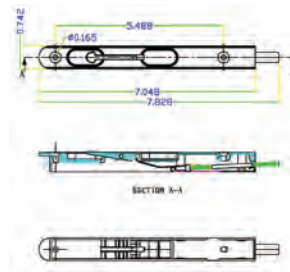

Sill Extenders

- Inswing aluminum, 1", 2", 3", and 4"
- Mill, Brass and Bronze
- Oustwing PVC foam, 2" with 11/16" cut down option

Patio Door Screen Track

- Designed for the header
- PVC in white only
- Single and double tracks available

Door Peeps

- 13 different style and finish combinations
- 160 to 210 degree view

Jamb Extension

- 2"
- Smooth White

Hinges

- Supply a variety of hinges in all styles and colors

Flush Bolts

- Available in Bright Brass, Satin Nickel, Antique Nickel and Oil-Rubbed Bronze
- 3/4" W x 7" L